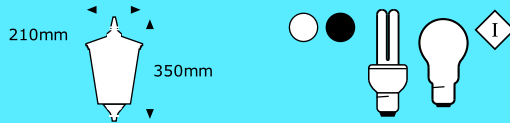

Outdoor Lanterns

3 Glass Panel Half Lantern - Die-cast Aluminium (Midi)

Max wattage:	240V / 60W
Lamps:	1 x 60W 15W , 16W
Height:	350mm
Width:	210mm
Colours:	White/Black
Class:	I
IP:	44
Code: V1P/5406-OL4