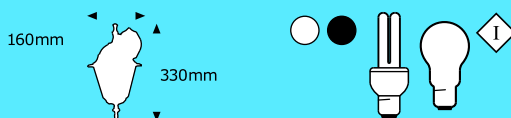

4 Glass Panel Down-Facing Lantern - Die-cast Aluminium

Max wattage: 240V / 60W
Lamps: 1 x 60W or 1 x 11w, 14W,
15W , 16W
Height: 330mm
Width: 160mm
Colours: White/Black
Class: I
IP: 44
Code: V1P/5019AD-OL/4/D