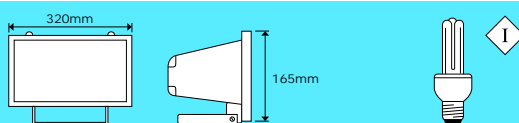

Flood Light Energy Saver

Energy Saver Flood E27

Lamps:	Max 45W Energy saver E27
Height:	165mm
Width:	320mm
Colours:	Black/White
Class:	I
IP:	55

Code: V1P/ASIFL45WEN