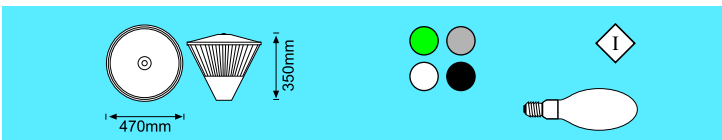

Max wattage: 240V / 125W
 Lamps: 70HPS, 80/125MV or E27
 Diameter: 470mm
 Height: 350mm
 Colours: Green/Grey/Black/White

Made to fit a standard 7.6cm GI pipe

Class: I

IP: 55

Code: V1PPRSIMMOD125W

Control gear included