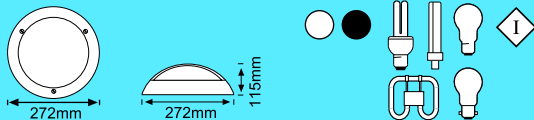

Bulkheads

Euro Triangular Design Lens (Decor)

Injection moulded
Polycarbonate diffuser ABS base and skirt
Max wattage: 240V
Lamp: B22/E27, 2D 16W, 2 x PL9W
Length: 272mm
Width: 115mm
Colours skirt: White, Black
Colours diffuser: Opal, Clear
Also available with a day/night sensor
Class: I
IP: 55
Code: V1PPRISMEURO

Euro (Super Slim)

Injection moulded
Polycarbonate diffuser ABS base and skirt
Max wattage: 240V
Lamp: 2D 16W, 2 x PL9W
Diameter: 272mm
Height: 57mm
Colours skirt: White, Black
Colours diffuser: Opal, Clear
Class: I
IP: 55
Code: V1PPRISMSLIM

Maxi Econo 16W 2D (Slim)

Injection moulded
Polycarbonate diffuser ABS base and skirt
Max wattage: 240V
Lamp: 2D 16W
Diameter: 286mm
Height: 57mm
Colours skirt: White
Colours diffuser: Opal
Class: I
IP: 55
Code: V1PPRISMMAXI2D0