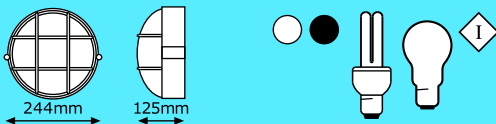

Bulkheads - Round Die-Cast Aluminium

Plain (Small)

Max wattage:	240V / 60W
Lamp:	1 x 60W ES
Diameter:	180mm
Height:	100mm
Colours:	White, Black
Class:	I
IP:	54

Code: V1P/C/1302-B49

Grid (Small)

Max wattage:	240V / 60W
Lamp:	1 x 60W ES
Diameter:	180mm
Height:	100mm
Colours:	White, Black
Class:	I
IP:	54

Plain (Large)

Max wattage:	240V / 100W
Lamp:	1 x 100W ES
Diameter:	244mm
Height:	125mm
Colours:	White, Black
Class:	I
IP:	54
Code:	V1P/C/1102-B51

Grid (Large)

Max wattage:	240V / 100W
Lamp:	1 x 100W ES
Diameter:	244mm
Height:	125mm
Colours:	White, Black
Class:	I
IP:	54
Code:	V1P/C/1103-B51/G