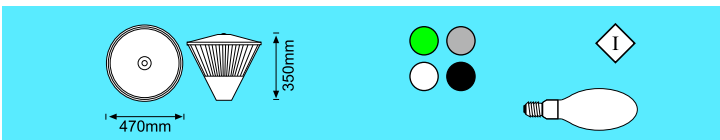

Max wattage: 240V / 125W
 Lamps: 70HPS, 80/125MV or E27
 Diameter: 470mm
 Height: 350mm
 Colours: Green/Grey/Black/White

Made to fit a standard 7.6cm GI pipe

Class: I

IP: 55

Code: V1PPRSIMMOD125W

Control gear included