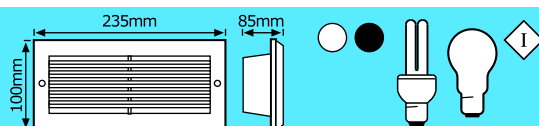

Die-cast Aluminium Body with Glass-lens Louvre

Max wattage:	240V / 60W
Lamps:	1 x 60W or 1 x 11W, 14W , 15W E27
Length:	235mm
Height:	100mm
Depth:	85mm
Colours:	White/Black
Class:	I
IP:	44
Code:	V1P/9203-B4L