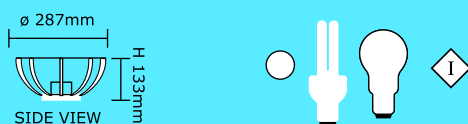

Sphere Basket

Max wattage:	240V / 60W
Lamps:	E27
Diameter:	250mm
Height:	133mm
Colours:	Opal white sphere with black basket
Class:	I
IP:	44
Code:	V1PPRISMSPH250+BASK