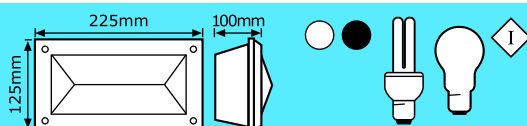

Die-cast Aluminium Body with Glass-lens Eyelid

Max wattage:	240V / 60W
Lamps:	1 x 60W or 1 x 8W, 11w, 14W , 15W, 16W E27
Length:	225mm
Height:	125mm
Depth:	100mm
Colours:	White/Black
Class:	I
IP:	54
Code:	V1P/C/3106-B12