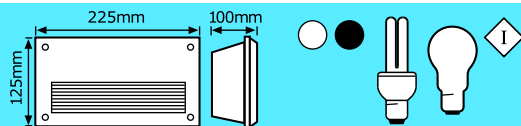

Die-cast Aluminium Body with Glass-lens Anti-Glare

Max wattage:	240V / 60W
Lamps:	1 x 60W or 1 x 8W, 11w, 14W , 15W, 16W E27
Length:	225mm
Height:	125mm
Depth:	100mm
Colours:	White/Black
Class:	I
IP:	54
Code:	V1P/C/3104-B9