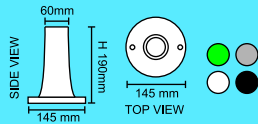

Outdoor Lights

Sphere Bowl Fitting Accessories

Pole Mount

For 250 and 300 Sphere

Code: V1PPRISMPOSTMOUNTPO