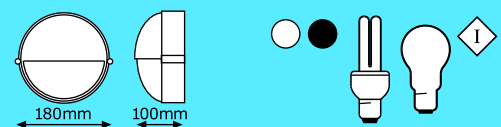

Eyelid (Small)

Max wattage:	240V / 60W
Lamp:	1 x 60W ES
Diameter:	180mm
Height:	100mm
Colours:	White, Black
Class:	I
IP:	54

Code: V1P/C/1303-B49/E