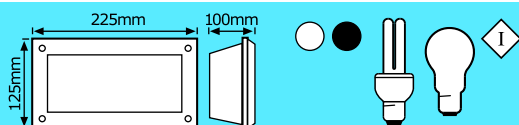

Bricklights

Die-cast Aluminium Body with Glass-lens Plain

Max wattage:	240V / 60W
Lamps:	1 x 60W or 1 x 8W, 11w, 14W , 15W, 16W E27
Length:	225mm
Height:	125mm
Depth:	100mm
Colours:	White/Black
Class:	I
IP:	54
Code:	V1P/C/3105-B8