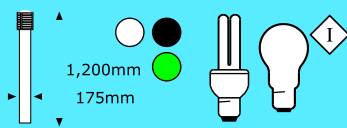

Lamps not included

5

Bollards

Glass Reinforced Polyester Bollard

Max wattage:	240V / 100W
Lamps:	1 x 60W
Length:	1,200mm
Width:	175mm
Colours:	White/Black/Green
Class:	I
IP:	44
Code:	V1P/FITT/BOLL

Stainless Steel Bollard