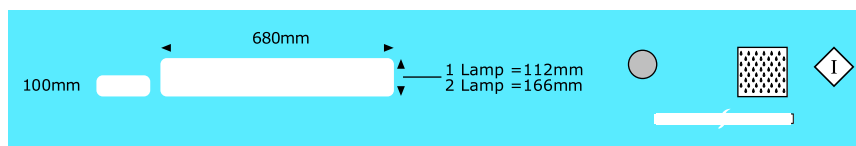

Fluorescent Vapour Proof Fittings

Also available in electronic

18W Vapour Proof Fitting (2 Foot)

Max wattage: 240V /18W
Lamp: 1 or 2 x 18W T8 Fluorescent lamps
ABS Base with Polycarbonate Diffuser
Switch start ballast
Colours: Light grey base with clear diffuser
Class: I
IP: 65
Code: ~~V1P/TRX-TP334E1~~ - 1lamp
      V1P/TRX-TP334E - 2lamps

Lamps not included

36W Vapour Proof Fitting (4 Foot)

Max wattage: 240V /36W
Lamp: 1 or 2 x 36W T8 Fluorescent lamps
ABS Base with Polycarbonate Diffuser
Switch start ballast
Colours: Light grey base with clear diffuser
Class: I
IP: 65
Code: ~~V1P/TRX-TP334C1~~ - 1lamp
      V1P/TRX-TP334C - 2lamps

58W Vapour Proof Fitting (5 Foot)

Max wattage: 240V /58W
Lamp: 1 or 2 x 58W T8 Fluorescent lamps
ABS Base with Polycarbonate Diffuser
Switch start ballast
Colours: Light grey base with clear diffuser
Class: I
IP: 65
Code: ~~V1P/TRX-TP334D1~~ - 1lamp
      V1P/TRX-TP334D - 2lamps

Lamps not included

5