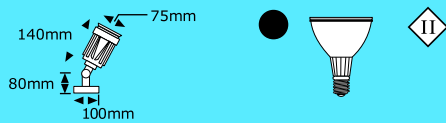

Garden Spike Light with Glass Lens

Plastic Garden Wall Light

Max wattage: 240V, 80W/120W
Lamps: PAR38 E27
No transformer required
Length: 220mm
Adjustable head
Colours: Black
Class: II
IP: 54
Code: V1P/TRX-SW1