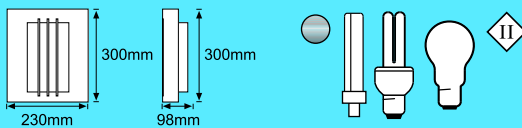

Stainless Steel Wall Fittings

JL1

Max wattage:	240V / 60W E27
Lamps:	1 x 60W or 1 x 11W, 14W, 15W T ornado, 16W E27
Length:	300mm
Width:	230mm
Depth:	98mm
Colours:	Stainless steel
Class:	II
IP:	44
Code:	V1P/SUN-JL1