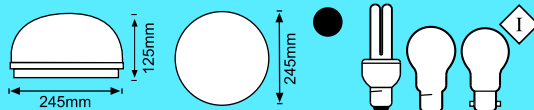

Bulkhead - Cheese Fitting

Polypropylene

Injection moulded polypropylene base and diffuser

Max wattage:	240V / 100W
Lamp:	1 x 100W
Diameter:	245mm
Height:	125mm
Colour:	White opal diffuser with black base

Colours diffuser:	Opal, Clear
Class:	I
IP:	44

Code: V1PPRISMRF100WES