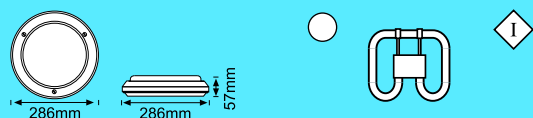

Bulkheads

Euro Triangular Design Lens (Decor)

Injection moulded
Polycarbonate diffuser ABS base and skirt
Max wattage: 240V
Lamp: B22/E27, 2D 16W, 2 x PL9W
Length: 272mm
Width: 115mm
Colours skirt: White, Black
Colours diffuser: Opal, Clear
Also available with a day/night sensor
Class: I
IP: 55
Code: V1PPRISMEURO

Euro (Super Slim)

Injection moulded
Polycarbonate diffuser ABS base and skirt
Max wattage: 240V
Lamp: 2D 16W, 2 x PL9W
Diameter: 272mm
Height: 57mm
Colours skirt: White, Black
Colours diffuser: Opal, Clear
Class: I
IP: 55
Code: V1PPRISMSLIM

Maxi Econo 16W 2D (Slim)

Injection moulded
Polycarbonate diffuser ABS base and skirt
Max wattage: 240V
Lamp: 2D 16W
Diameter: 286mm
Height: 57mm
Colours skirt: White
Colours diffuser: Opal
Class: I
IP: 55
Code: V1PPRISMMAXI2D0