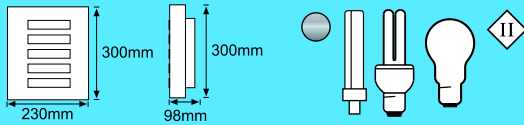

Stainless Steel Wall Fittings

JL3

Max wattage:	240V / 60W E27
Lamps:	1 x 60W or 1 x 11W, 14W, 15W T ornado, 16W E27
Length:	300mm
Width:	230mm
Depth:	98mm
Colours:	Stainless steel
Class:	II
IP:	44
Code:	V1P/SUN-JL3