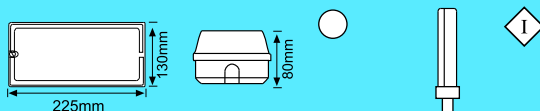

DTR (Rectangle) Low Visor

Injection moulded
Polycarbonate diffused die-cast aluminium base
Max wattage: 240V
Lamp: 1 x PL9, 2 x PL9W
Length: 225mm
Width: 130mm
Height: 80mm
Colours base: White
Colours diffuser: Clear
Class: I
IP: 55
Code: V1PPRISMDTR1PL9
V1PPRISMDTR2PL9