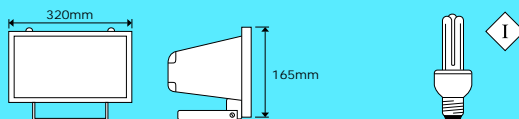

Flood Light Energy Saver

Energy Saver Flood E27

Lamps:	Max 45W Energy saver E27
Height:	165mm
Width:	320mm
Colours:	Black/White
Class:	I
IP:	55

Code: V1P/ASIFL45WEN