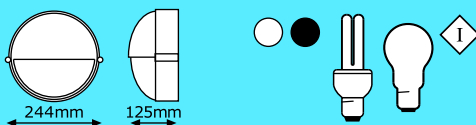

Eyelid (Large)

Max wattage:	240V / 100W
Lamp:	1 x 100W ES
Diameter:	244mm
Depth:	125mm
Colours:	White, Black
Class:	I
IP:	54
Code:	V1P/C/1303-B51/E