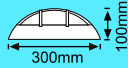

Bulkheads - New Euro Range

Square Grid

Injection moulded

Polycarbonate diffuser ABS base and skirt

Max wattage:

240V / 60W

Lamp:

B22/E27, 2D 16W,
2 x PL9W

Diameter:

272mm

Height:

115mm

Colours skirt:

White, Black, Silver

Colours diffuser:

Opal, Clear

Class:

I

IP:

55

All PVC

Code: V1PPRISMGR1