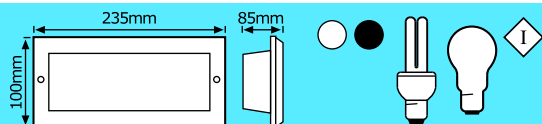

Die-cast Aluminium Body with Glass-lens Plain

Max wattage:	240V / 60W
Lamps:	1 x 60W or 1 x 11W, 14W, 15W , E27
Length:	235mm
Height:	100mm
Depth:	85mm
Colours:	White/Black
Class:	I
IP:	44
Code:	V1P/C/9201-B4