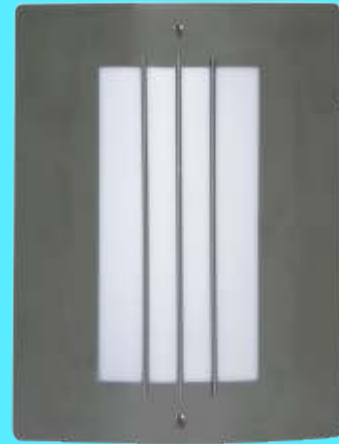

Stainless Steel Wall Fittings

JL1

Max wattage:	240V / 60W E27
Lamps:	1 x 60W or 1 x 11W, 14W, 15W T ornado, 16W E27
Length:	300mm
Width:	230mm
Depth:	98mm
Colours:	Stainless steel
Class:	II
IP:	44
Code:	V1P/SUN-JL1