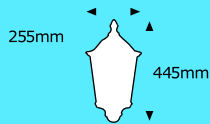

3 Glass Panel Half Lantern - Die-cast Aluminium (Wide)

Max wattage:	240V / 60W
Lamps:	1 x 60W E27
Height:	445mm
Width:	255mm
Colours:	White/Black
Class:	I
IP:	44
Code: V1P/5025-OL3W