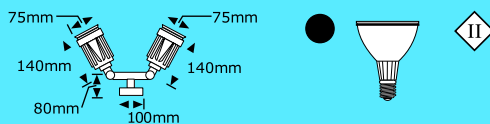

Plastic Garden Wall Light

Max wattage: 240V, 80W/120W
Lamps: PAR38 E27 x 2
Transformer required
Length: 220mm
Twin adjustable heads
Colours: Black
Class: II
IP: 54
Code: V1P/TRX-TW2