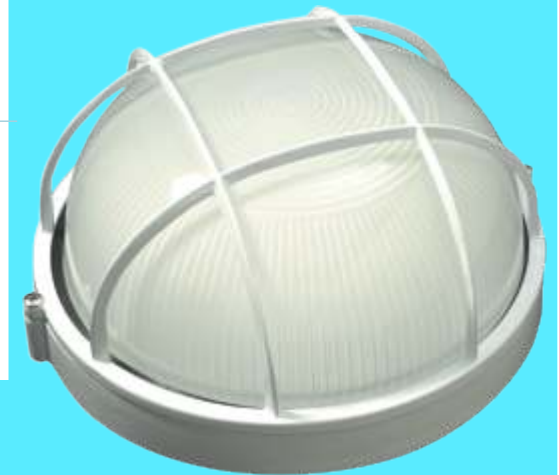

Bulkheads - Round Die-Cast Aluminium

Plain (Small)

Max wattage:	240V / 60W
Lamp:	1 x 60W ES
Diameter:	180mm
Height:	100mm
Colours:	White, Black
Class:	I
IP:	54

Code: V1P/C/1302-B49

Grid (Small)

Max wattage:	240V / 60W
Lamp:	1 x 60W ES
Diameter:	180mm
Height:	100mm
Colours:	White, Black
Class:	I
IP:	54

Code: V1P/C/1301-B49/G

Eyelid (Small)

Max wattage:	240V / 60W
Lamp:	1 x 60W ES
Diameter:	180mm
Height:	100mm
Colours:	White, Black
Class:	I
IP:	54

Code: V1P/C/1303-B49/E

5

Bulkheads - Round Die-Cast Aluminium

Plain (Large)

Max wattage:	240V / 100W
Lamp:	1 x 100W ES
Diameter:	244mm
Height:	125mm
Colours:	White, Black
Class:	I
IP:	54
Code:	V1P/C/1102-B51

Grid (Large)

Max wattage:	240V / 100W
Lamp:	1 x 100W ES
Diameter:	244mm
Height:	125mm
Colours:	White, Black
Class:	I
IP:	54
Code:	V1P/C/1103-B51/G