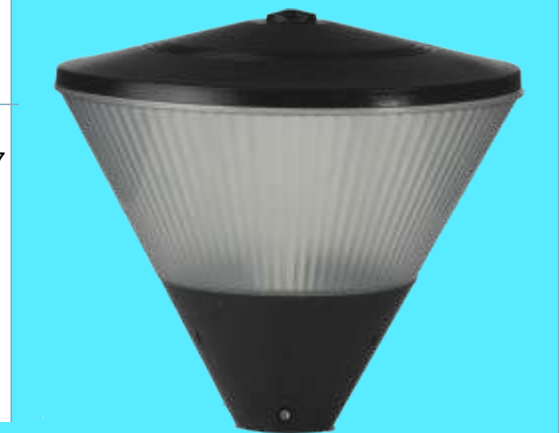

Modena Pole Top

Max wattage: 240V / 125W
Lamps: 70HPS, 80/125MV or E27
Diameter: 470mm
Height: 350mm
Colours: Green/Grey/Black/White

Made to fit a standard 7.6cm GI pipe

Class: I

IP: 55

Code: V1PPRSIMMOD125W

Control gear included