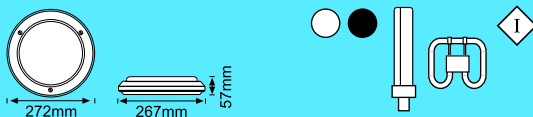

Code: V1PPRISMCLI60WBC/ES

5

Bulkheads

Euro Triangular Design Lens (Decor)

Injection moulded
 Polycarbonate diffuser ABS base and skirt
 Max wattage: 240V
 Lamp: B22/E27, 2D 16W, 2 x PL9W
 Length: 272mm
 Width: 115mm
 Colours skirt: White, Black
 Colours diffuser: Opal, Clear
 Also available with a day/night sensor
 Class: I
 IP: 55
 Code: V1PPRISMEURO

Also available with a day/night sensor

Euro (Super Slim)

Injection moulded
 Polycarbonate diffuser ABS base and skirt
 Max wattage: 240V
 Lamp: 2D 16W, 2 x PL9W
 Diameter: 272mm
 Height: 57mm
 Colours skirt: White, Black
 Colours diffuser: Opal, Clear
 Class: I
 IP: 55
 Code: V1PPRISMSLIM