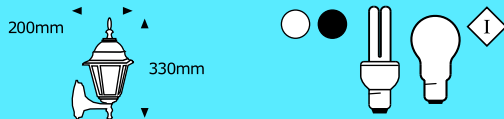

Outdoor Lanterns

4 Glass Panel Up-Facing Lantern - Die-cast Aluminium

Max wattage: 240V / 60W
Lamps: 1 x 60W
15W , 16W
Height: 330mm
Width: 200mm
Colours: White/Black
Class: I
IP: 44
Code: V1P/5019A-OL/4/U