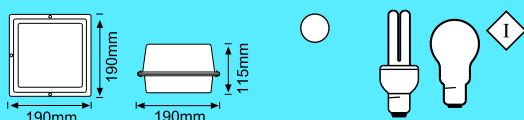

DTS (Square) Specifications

Injection moulded
Polycarbonate diffused die-cast aluminium base
Max wattage: 240V / 100W
Lamps: B22/E27, 2D 16W,
2 x PL9W
Length: 190mm
Width: 190mm
Height: 115mm
Colours base: White
Colours diffuser: Clear
Class: I
IP: 55
Code: V1PPRISMDTS100B22/E27
V1PPRISMDTS2D
V1PPRISMDTS2PL9