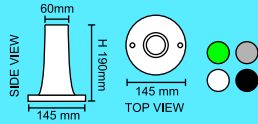

Outdoor Lights

Sphere Bowl Fitting Accessories

Pole Mount

For 250 and 300 Sphere

Code: V1PPRISMPOSTMOUNTPO