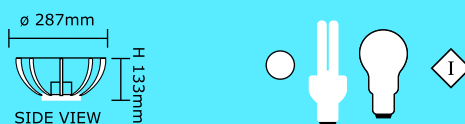

Sphere Basket

Max wattage: 240V / 60W
Lamps: E27
Diameter: 250mm
Height: 133mm
Colours: Opal white sphere with black basket
Class: I
IP: 44
Code: V1PPRISMSPH250+BASK