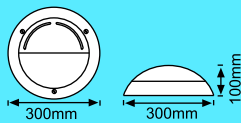

Height:

115mm

Colours skirt:

White, Black, Silver

Colours diffuser:

Opal, Clear

Class:

I

IP:

55

All PVC

Code: V1PPRISMTRI

Bulkheads - New Euro Range

Eyelid

Injection moulded
 Polycarbonate diffuser ABS base and skirt
 Max wattage: 240V / 60W
 Lamp: B22/E27, 2D 16W,
 2 x PL9W
 Diameter: 272mm
 Height: 115mm
 Colours skirt: White, Black, Silver
 Colours diffuser: Opal, Clear
 Class: I
 IP: 55
 All PVC
 Code: V1PPRISMEYE