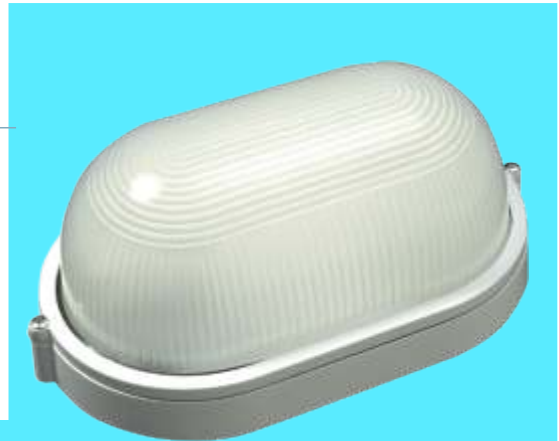

Plain (Large)

Max wattage:	240V / 100W
Lamp:	1 x 100W ES
Diameter:	244mm
Height:	125mm
Colours:	White, Black
Class:	I
IP:	54
Code:	V1P/C/1102-B51

Grid (Large)

Max wattage:	240V / 100W
Lamp:	1 x 100W ES
Diameter:	244mm
Height:	125mm
Colours:	White, Black
Class:	I
IP:	54
Code:	V1P/C/1103-B51/G

Code: V1P/C/1402-B48

Grid (Small)

Max wattage:	240V / 60W
Lamp:	1 x 60W
Length:	210mm
Width:	100mm
Height:	110mm
Colours:	White, Black
Class:	I
IP:	54

Code: V1P/C/1401-B48/G

Eyelid (Small)

Max wattage:	240V / 60W
Lamp:	1 x 60W
Length:	210mm
Width:	100mm
Height:	110mm
Colours:	White, Black
Class:	I
IP:	54

Code: V1P/C/1403-B48/E

5

Bulkheads - Oval Die-Cast Aluminium

Plain (Large)

Max wattage:	240V / 100W
Lamp:	1 x 100W
Length:	280mm
Width:	160mm
Height:	130mm
Colours:	White, Black
Class:	I
IP:	54
Code:	V1P/C/1202-B50

Grid (Large)

Max wattage:	240V / 100W
Lamp:	1 x 100W
Length:	280mm
Width:	160mm
Height:	130mm
Colours:	White, Black
Class:	I
IP:	54
Code:	V1P/C/1201-B50/G

5

Eyelid (Large)

Max wattage:	240V / 100W
Lamp:	1 x 100W
Length:	280mm
Width:	160mm
Height:	130mm
Colours:	White, Black
Class:	I
IP:	54
Code:	V1P/C/1203-B50/E