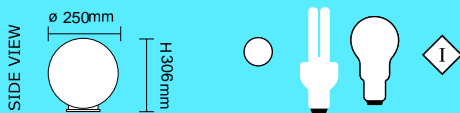

5

Sphere Bowl Fittings

Sphere

Max wattage:	240V / 60W
Lamps:	E27
Diameter:	300mm
Height:	256mm
Colours:	Opal white sphere with black base
Class:	I
IP:	44
Code:	V1PPRISMSPH300+GALL

Sphere

Max wattage:	240V / 60W
Lamps:	E27
Diameter:	250mm
Height:	306mm
Colours:	Opal white sphere with black base
Class:	I
IP:	44
Code:	V1PPRISMSPH250+GALL