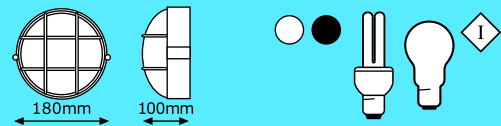

Grid (Small)

Max wattage:	240V / 60W
Lamp:	1 x 60W ES
Diameter:	180mm
Height:	100mm
Colours:	White, Black
Class:	I
IP:	54

Code: V1P/C/1301-B49/G