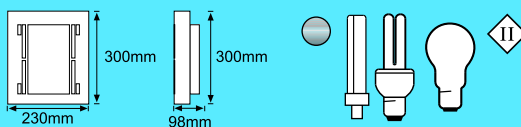

JL2

Max wattage:	240V / 60W E27
Lamps:	1 x 60W or 1 x 11W, 14W, 15W T ornado, 16W E27
Length:	300mm
Width:	230mm
Depth:	98mm
Colours:	Stainless steel
Class:	I
IP:	44
Code:	V1P/SUN-JL2