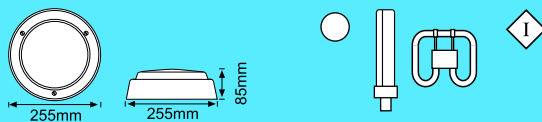

DTC High Visor Specifications

Injection moulded
Polycarbonate diffuser Die-cast aluminium base
Max wattage: 240V / 100W
Lamp: B22/E27, 2D 16W,
2 x PL9W, 14W, 15W
Diameter: 190mm
Height: 115mm
Colours base: White
Colours diffuser: Clear
Class: I
IP: 55

Code: V1PPRISMD100W-B22/E27
V1PPRISMD2DHV
V1PPRISMD2PL9HV