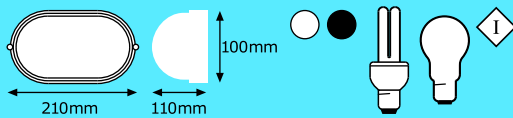

Code: V1P/C/1402-B48

Grid (Small)

Max wattage:	240V / 60W
Lamp:	1 x 60W
Length:	210mm
Width:	100mm
Height:	110mm
Colours:	White, Black
Class:	I
IP:	54

Code: V1P/C/1401-B48/G

Eyelid (Small)

Max wattage:	240V / 60W
Lamp:	1 x 60W
Length:	210mm
Width:	100mm
Height:	110mm
Colours:	White, Black
Class:	I
IP:	54

Code: V1P/C/1403-B48/E

5

Bulkheads - Oval Die-Cast Aluminium

Plain (Large)

Max wattage:	240V / 100W
Lamp:	1 x 100W
Length:	280mm
Width:	160mm
Height:	130mm
Colours:	White, Black
Class:	I
IP:	54
Code:	V1P/C/1202-B50

Grid (Large)

Max wattage:	240V / 100W
Lamp:	1 x 100W
Length:	280mm
Width:	160mm
Height:	130mm
Colours:	White, Black
Class:	I
IP:	54
Code:	V1P/C/1201-B50/G

5

Eyelid (Large)

Max wattage:	240V / 100W
Lamp:	1 x 100W
Length:	280mm
Width:	160mm
Height:	130mm
Colours:	White, Black
Class:	I
IP:	54
Code:	V1P/C/1203-B50/E