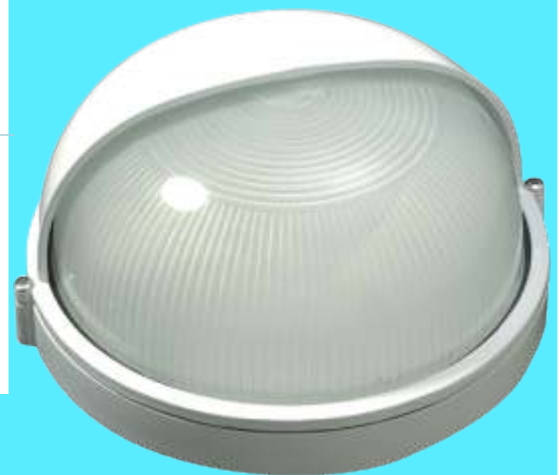

Bulkheads - Round Die-Cast Aluminium

Plain (Small)

Max wattage:	240V / 60W
Lamp:	1 x 60W ES
Diameter:	180mm
Height:	100mm
Colours:	White, Black
Class:	I
IP:	54

Code: V1P/C/1302-B49

Grid (Small)

Max wattage:	240V / 60W
Lamp:	1 x 60W ES
Diameter:	180mm
Height:	100mm
Colours:	White, Black
Class:	I
IP:	54

Plain (Large)

Max wattage:	240V / 100W
Lamp:	1 x 100W ES
Diameter:	244mm
Height:	125mm
Colours:	White, Black
Class:	I
IP:	54
Code:	V1P/C/1102-B51

Grid (Large)

Max wattage:	240V / 100W
Lamp:	1 x 100W ES
Diameter:	244mm
Height:	125mm
Colours:	White, Black
Class:	I
IP:	54
Code:	V1P/C/1103-B51/G

5

Eyelid (Large)

Max wattage:	240V / 100W
Lamp:	1 x 100W ES
Diameter:	244mm
Depth:	125mm
Colours:	White, Black
Class:	I
IP:	54
Code:	V1P/C/1303-B51/E

Bulkheads - Oval Die-Cast Aluminium

Plain (Small)

Max wattage:	240V / 60W
Lamp:	1 x 60W
Length:	210mm
Width:	100mm
Height:	110mm
Colours:	White, Black
Class:	I
IP:	54

Code: V1P/C/1402-B48

Grid (Small)

Max wattage:	240V / 60W
Lamp:	1 x 60W
Length:	210mm
Width:	100mm
Height:	110mm
Colours:	White, Black
Class:	I
IP:	54

Code: V1P/C/1401-B48/G

Eyelid (Small)

Max wattage:	240V / 60W
Lamp:	1 x 60W
Length:	210mm
Width:	100mm
Height:	110mm
Colours:	White, Black
Class:	I
IP:	54