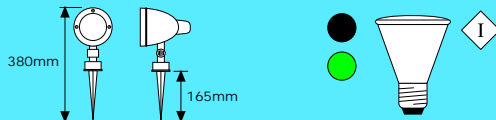

PAR38 Garden Spike

Garden Spike PAR38 Complete

Lamps:	PAR38 120W
Height:	380mm
Colours:	Black/Green
Class:	I
IP:	55

Code: V1P/GS38