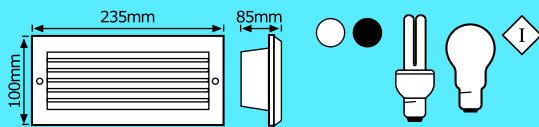

Bricklights

Die-cast Aluminium Body with Glass-lens Grill

Max wattage:	240V / 60W
Lamps:	1 x 60W or 1 x 8W, 11w, 14W , 15W E27
Length:	235mm
Height:	100mm
Depth:	85mm
Colours:	White/Black
Class:	I
IP:	44
Code:	V1P/9202-B4G