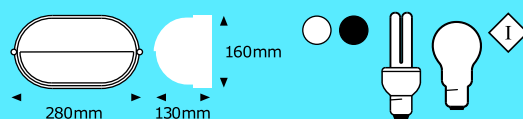

Grid (Large)

Max wattage:	240V / 100W
Lamp:	1 x 100W
Length:	280mm
Width:	160mm
Height:	130mm
Colours:	White, Black
Class:	I
IP:	54
Code:	V1P/C/1201-B50/G

5

Eyelid (Large)

Max wattage:	240V / 100W
Lamp:	1 x 100W
Length:	280mm
Width:	160mm
Height:	130mm
Colours:	White, Black
Class:	I
IP:	54
Code:	V1P/C/1203-B50/E