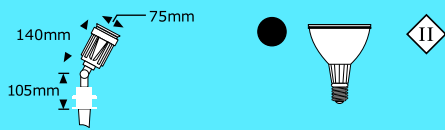

Garden Spike Light with Glass Lens

Plastic Garden Spike Light

Max wattage:	80W or 120W
Lamps:	PAR38 E27
No transformer required	
Length:	450mm
Adjustable head	
Colours:	Black
Class:	II
IP:	54
Code:	V1P/TRX-GS1