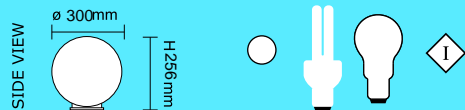

Sphere Bowl Fittings

Sphere

Max wattage: 240V / 60W
Lamps: E27
Diameter: 300mm
Height: 256mm
Colours: Opal white sphere with black base
Class: I
IP: 44
Code: V1PPRISMSPH300+GALL