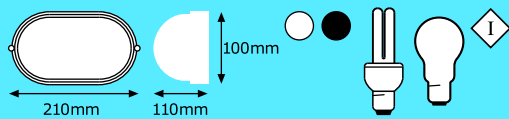

Plain (Large)

Max wattage:	240V / 100W
Lamp:	1 x 100W ES
Diameter:	244mm
Height:	125mm
Colours:	White, Black
Class:	I
IP:	54
Code:	V1P/C/1102-B51

Grid (Large)

Max wattage:	240V / 100W
Lamp:	1 x 100W ES
Diameter:	244mm
Height:	125mm
Colours:	White, Black
Class:	I
IP:	54
Code:	V1P/C/1103-B51/G

5

Eyelid (Large)

Max wattage:	240V / 100W
Lamp:	1 x 100W ES
Diameter:	244mm
Depth:	125mm
Colours:	White, Black
Class:	I
IP:	54
Code:	V1P/C/1303-B51/E

Bulkheads - Oval Die-Cast Aluminium

Plain (Small)

Max wattage:	240V / 60W
Lamp:	1 x 60W
Length:	210mm
Width:	100mm
Height:	110mm
Colours:	White, Black
Class:	I
IP:	54

Code: V1P/C/1402-B48

Grid (Small)

Max wattage:	240V / 60W
Lamp:	1 x 60W
Length:	210mm
Width:	100mm
Height:	110mm
Colours:	White, Black
Class:	I
IP:	54

Code: V1P/C/1401-B48/G

Eyelid (Small)

Max wattage:	240V / 60W
Lamp:	1 x 60W
Length:	210mm
Width:	100mm
Height:	110mm
Colours:	White, Black
Class:	I
IP:	54