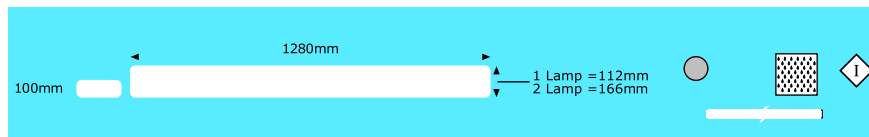

36W Vapour Proof Fitting (4 Foot)

Max wattage: 240V /36W
Lamp: 1 or 2 x 36W T8 Fluorescent lamps
ABS Base with Polycarbonate Diffuser
Switch start ballast
Colours: Light grey base with clear diffuser
Class: I
IP: 65
Code: ~~V1P/TRX-TP334C1~~ - 1lamp
      V1P/TRX-TP334C - 2lamps

58W Vapour Proof Fitting (5 Foot)

Max wattage: 240V /58W
Lamp: 1 or 2 x 58W T8 Fluorescent lamps
ABS Base with Polycarbonate Diffuser
Switch start ballast
Colours: Light grey base with clear diffuser
Class: I
IP: 65
Code: ~~V1P/TRX-TP334D1~~ - 1lamp
      V1P/TRX-TP334D - 2lamps

Lamps not included