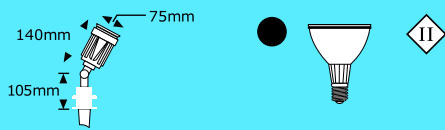

Lamps not included

Garden Spike Light with Glass Lens

Plastic Garden Spike Light

Max wattage:	80W or 120W
Lamps:	PAR38 E27
No transformer required	
Length:	450mm
Adjustable head	
Colours:	Black
Class:	II
IP:	54
Code:	V1P/TRX-GS1