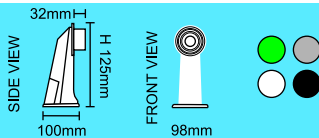

Arm Extension

Arm extension for 250 and 300 Sphere

Code: V1PPRISMARMEXTENSIO