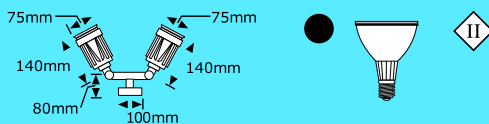

Plastic Garden Wall Light

Max wattage: 240V, 80W/120W
Lamps: PAR38 E27 x 2
Transformer required
Length: 220mm
Twin adjustable heads
Colours: Black
Class: II
IP: 54
Code: V1P/TRX-TW2