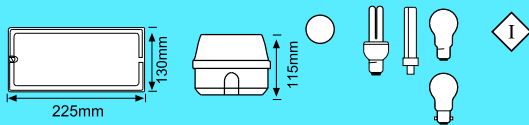

Bulkheads - Outdoor

DTR (Rectangle) High Visor

Injection moulded
Polycarbonate diffused die-cast aluminium base
Max wattage: 240V / 100W
Lamp: B22/E27, 2 x PL9W
Length: 225mm
Width: 130mm
Height: 115mm
Colours base: White
Colours diffuser: Clear
Class: I
IP: 55
Code: V1PPRISMDTR100B22E27
V1PPRISMDTR2PL9HV