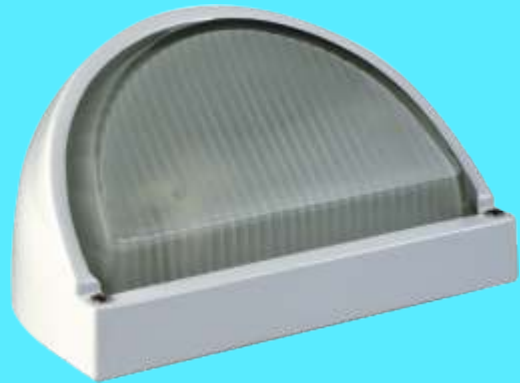

Bulkheads - Die-Cast Aluminium

Moon Shaped

Max wattage:	240V / 60W
Lamp:	1 x 60W
Length:	219mm
Weight:	125mm
Height:	154mm
Colours:	White, Black
Class:	I
IP:	54

Code: V1P/C/2401-B59