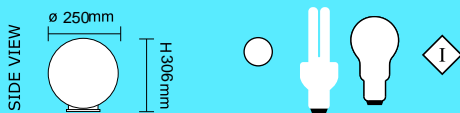

5

Sphere Bowl Fittings

Sphere

Max wattage: 240V / 60W
 Lamps: E27
 Diameter: 300mm
 Height: 256mm
 Colours: Opal white sphere with black base
 Class: I
 IP: 44
 Code: V1PPRISMSPH300+GALL

Sphere

Max wattage: 240V / 60W
 Lamps: E27
 Diameter: 250mm
 Height: 306mm
 Colours: Opal white sphere with black base
 Class: I
 IP: 44
 Code: V1PPRISMSPH250+GALL