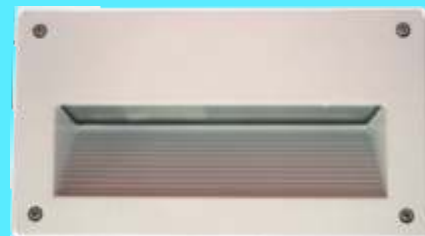

Die-cast Aluminium Body with Glass-lens Anti-Glare

Max wattage:	240V / 60W
Lamps:	1 x 60W or 1 x 8W, 11w, 14W , 15W, 16W E27
Length:	225mm
Height:	125mm
Depth:	100mm
Colours:	White/Black
Class:	I
IP:	54
Code:	V1P/C/3104-B9