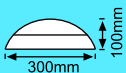

Triangular Grid

Injection moulded

Polycarbonate diffuser ABS base and skirt

Max wattage:

240V / 60W

Lamp:

B22/E27, 2D 16W,
2 x PL9W

Diameter:

272mm

Height:

115mm

Colours skirt:

White, Black, Silver

Colours diffuser:

Opal, Clear

Class:

I

IP:

55

All PVC

Code: V1PPRISMTRI