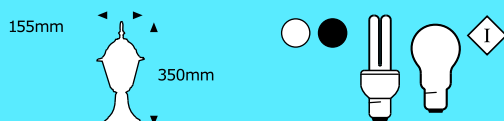

4 Glass Panel Pedestal - Die-cast Aluminium

Max wattage: 240V / 60W
Lamps: 1 x 60W or 1 x 11w, 14W,
15W , 16W
Height: 350mm
Width: 155mm
Colours: White/Black
Class: I
IP: 44
Code: V1P/5019SI-OL/4/P