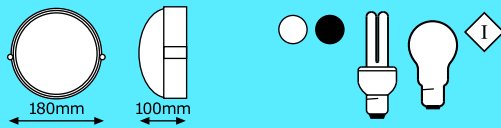

Outdoor Lights

Bulkheads:	Pg
• Round Die-cast Aluminium	273
• Oval Die-cast Aluminium	275
• New Euro Range	277
• Moon Shaped Aluminium	279
• Cheese Fitting	279
• Clio	279
• Euro Range	280
• Outdoor	281
• Oval Design	283
• Decorative Round	284
• Stainless Steel Wall Fitting	285
• Bricklights	287
• Outdoor Lanterns	289
• Fluorescent Vapour Proof Fitting	292
• Bollards	294
• Wall Light - Stainless Steel	294
• Garden Spike & Wall Lights	295
• Pole Tops	298
• Sphere Bowls & Accessories	299
• PAR38 Garden Spike	300
• Flood Light Energy Saver	300

Bulkheads - Round Die-Cast Aluminium

Plain (Small)

Max wattage:	240V / 60W
Lamp:	1 x 60W ES
Diameter:	180mm
Height:	100mm
Colours:	White, Black
Class:	I
IP:	54

Code: V1P/C/1302-B49

Grid (Small)

Max wattage:	240V / 60W
Lamp:	1 x 60W ES
Diameter:	180mm
Height:	100mm
Colours:	White, Black
Class:	I
IP:	54

Plain (Large)

Max wattage:	240V / 100W
Lamp:	1 x 100W ES
Diameter:	244mm
Height:	125mm
Colours:	White, Black
Class:	I
IP:	54
Code:	V1P/C/1102-B51

Grid (Large)

Max wattage:	240V / 100W
Lamp:	1 x 100W ES
Diameter:	244mm
Height:	125mm
Colours:	White, Black
Class:	I
IP:	54
Code:	V1P/C/1103-B51/G