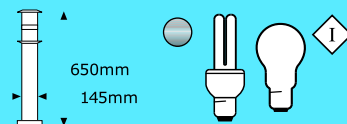

Stainless Steel Bollard

Max wattage:	240V / 60W
Lamps:	1 x 60W
Length:	650mm
Width:	145mm
Colours:	Stainless steel
Class:	I
IP:	44
Code:	V1P/TRX-50-STO72