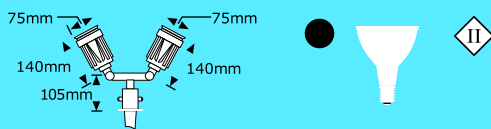

Garden Spike Light with Glass Lens

Plastic Garden Spike Light

Max wattage:	80W or 120W
Lamps:	PAR38 E27
No transformer required	
Length:	450mm
Adjustable head	
Colours:	Black
Class:	II
IP:	54
Code:	V1P/TRX-GS1

Plastic Garden Spike Light

Max wattage:	240V, 80W or 120W
Lamps:	PAR38 E27 x 2
Transformer required	
Length:	450mm
Twin adjustable heads	
Colours:	Black
Class:	II
IP:	54
Code:	V1P/TRX-GS2