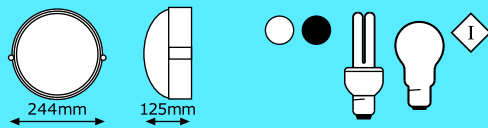

Bulkheads - Round Die-Cast Aluminium

Plain (Small)

Max wattage:	240V / 60W
Lamp:	1 x 60W ES
Diameter:	180mm
Height:	100mm
Colours:	White, Black
Class:	I
IP:	54

Code: V1P/C/1302-B49

Grid (Small)

Max wattage:	240V / 60W
Lamp:	1 x 60W ES
Diameter:	180mm
Height:	100mm
Colours:	White, Black
Class:	I
IP:	54

Plain (Large)

Max wattage:	240V / 100W
Lamp:	1 x 100W ES
Diameter:	244mm
Height:	125mm
Colours:	White, Black
Class:	I
IP:	54
Code:	V1P/C/1102-B51

Grid (Large)

Max wattage:	240V / 100W
Lamp:	1 x 100W ES
Diameter:	244mm
Height:	125mm
Colours:	White, Black
Class:	I
IP:	54
Code:	V1P/C/1103-B51/G