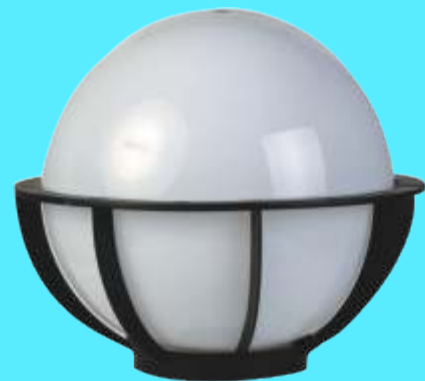

5

Sphere Bowl Fittings

Sphere

Max wattage:	240V / 60W
Lamps:	E27
Diameter:	300mm
Height:	256mm
Colours:	Opal white sphere with black base
Class:	I
IP:	44
Code:	V1PPRISMSPH300+GALL

Sphere

Max wattage:	240V / 60W
Lamps:	E27
Diameter:	250mm
Height:	306mm
Colours:	Opal white sphere with black base
Class:	I
IP:	44
Code:	V1PPRISMSPH250+GALL

Sphere Basket

Max wattage:	240V / 60W
Lamps:	E27
Diameter:	250mm
Height:	133mm
Colours:	Opal white sphere with black basket
Class:	I
IP:	44
Code:	V1PPRISMSPH250+BASK

5

Outdoor Lights

Sphere Bowl Fitting Accessories