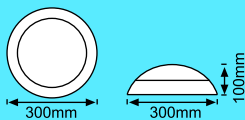

Clip

Injection moulded
Polycarbonate diffuser ABS base and skirt
Max wattage: 240V / 60W
Lamp: B22/E27, 2D 16W,
2 x PL9W
Diameter: 272mm
Height: 115mm
Colours skirt: White, Black, Silver
Colours diffuser: Opal, Clear
Class: I
IP: 55
All PVC
Code: V1PPRISMCLP