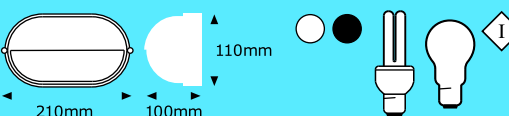

Eyelid (Small)

Max wattage:	240V / 60W
Lamp:	1 x 60W
Length:	210mm
Width:	100mm
Height:	110mm
Colours:	White, Black
Class:	I
IP:	54

Code: V1P/C/1403-B48/E