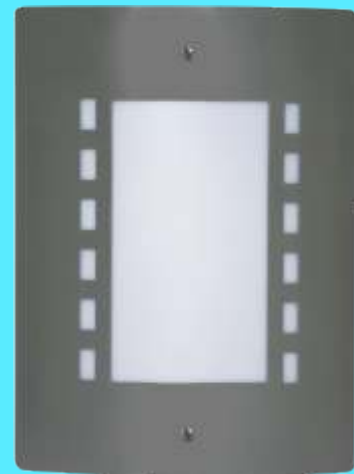

JL4

Max wattage:	240V / 60W E27
Lamps:	1 x 60W
Length:	300mm
Width:	230mm
Depth:	98mm
Colours:	Stainless steel
Class:	I
IP:	44
Code:	V1P/SUN-JL4