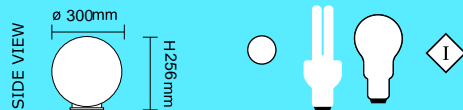

Sphere Bowl Fittings

Sphere

Max wattage:	240V / 60W
Lamps:	E27
Diameter:	300mm
Height:	256mm
Colours:	Opal white sphere with black base
Class:	I
IP:	44
Code:	V1PPRISMSPH300+GALL