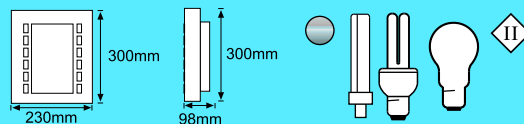

JL4

Max wattage:	240V / 60W E27
Lamps:	1 x 60W
Length:	300mm
Width:	230mm
Depth:	98mm
Colours:	Stainless steel
Class:	I
IP:	44
Code:	V1P/SUN-JL4