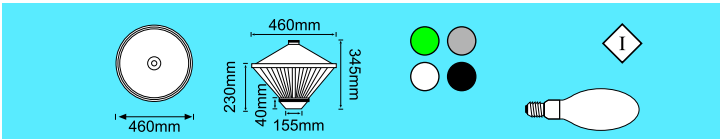

Prism Pole Tops

DTL Pole Top

Max wattage: 240V /125W
Lamps: 70HPS, 80/125MV or E27
Diameter: 470mm
Height: 220mm
Colours: Green/Grey/Black/White

Also available in E27

Made to fit a standard 7.6cm GI pipe

Class: I

IP: 55

Code: V1PPRISMDTL080MVGA

V1PPRISMDTL125MVGA

V1PPRISMDTL70HPSGE

V1PPRISMDTLESE,GRN,GRY,WHT (For incandescent or mercury blended)

Modena Pole Top

Max wattage: 240V / 125W
Lamps: 70HPS, 80/125MV or E27
Diameter: 470mm
Height: 350mm
Colours: Green/Grey/Black/White

Made to fit a standard 7.6cm GI pipe

Class: I

IP: 55

Code: V1PPRSIMMOD125W

5