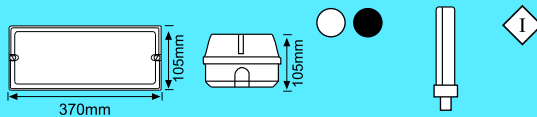

Bulkheads - Outdoor

B30 Rectangle

Injection moulded
Polycarbonate diffuser Die-cast aluminium base
Max wattage: 240V
Lamps: 2 x 26W PL
2 x 18W PL
Length: 370mm
Width: 105mm
Height: 105mm
Colours base: White, Black
Colours diffuser: Clear, Opal
Class: I
IP: 55

Code: V1PPRISMB30/2PL26W
V1PPRISMB30/2PL18W

DTC Low Visor with Skirt Specifications

Injection moulded
Polycarbonate diffuser Die-cast aluminium base
Max wattage: 240V
Lamps: 2D 16W, 2 x PL9W
Diameter of base: 190mm
Diameter of skirt: 255mm
Height: 85mm
Colours base: White
Colours skirt: White
Colours diffuser: Clear
Class: I
IP: 55

Code: V1PPRISMD2D
V1PPRISMD2PL9