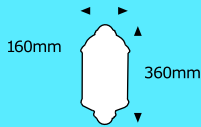

Max wattage:	240V / 60W
Lamps:	1 x 60W or 1 x 11w, 14W, 15W , 16W
Height:	390mm
Width:	240mm
Colours:	White/Black
Class:	I
IP:	44
<i>Code: V1P/5009SI-OL/6/P</i>	

5

Outdoor Lanterns

3 Glass Panel Half Lantern - Die-cast Aluminium (Midi)

Max wattage:	240V / 60W
Lamps:	1 x 60W 15W , 16W
Height:	350mm
Width:	210mm
Colours:	White/Black
Class:	I
IP:	44
Code: V1P/5406-OL4	

5 Glass Panel Half Lantern - Die-cast Aluminium with Double Lamp

Max wattage:	240V / 120W
Lamps:	2 x 60W 15W , 16W
Height:	380mm
Width:	222mm
Colours:	White/Black
Class:	I
IP:	44
Code: V1P/5403-OL2	

Lamps not included

Outdoor Lanterns

3 Glass Panel Half Lantern - Die-cast Aluminium (Narrow)

Max wattage:	240V / 60W
Lamps:	1 x 60W E27
Height:	360mm
Width:	160mm
Colours:	White/Black
Class:	I
IP:	44
Code: V1P/5046-OL/3/N	