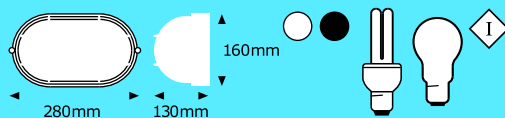

Plain (Large)

Max wattage:	240V / 100W
Lamp:	1 x 100W ES
Diameter:	244mm
Height:	125mm
Colours:	White, Black
Class:	I
IP:	54
Code:	V1P/C/1102-B51

Grid (Large)

Max wattage:	240V / 100W
Lamp:	1 x 100W ES
Diameter:	244mm
Height:	125mm
Colours:	White, Black
Class:	I
IP:	54
Code:	V1P/C/1103-B51/G

Code: V1P/C/1402-B48

Grid (Small)

Max wattage:	240V / 60W
Lamp:	1 x 60W
Length:	210mm
Width:	100mm
Height:	110mm
Colours:	White, Black
Class:	I
IP:	54

Code: V1P/C/1401-B48/G

Eyelid (Small)

Max wattage:	240V / 60W
Lamp:	1 x 60W
Length:	210mm
Width:	100mm
Height:	110mm
Colours:	White, Black
Class:	I
IP:	54

Code: V1P/C/1403-B48/E

5

Bulkheads - Oval Die-Cast Aluminium

Plain (Large)

Max wattage:	240V / 100W
Lamp:	1 x 100W
Length:	280mm
Width:	160mm
Height:	130mm
Colours:	White, Black
Class:	I
IP:	54
Code:	V1P/C/1202-B50

Grid (Large)

Max wattage:	240V / 100W
Lamp:	1 x 100W
Length:	280mm
Width:	160mm
Height:	130mm
Colours:	White, Black
Class:	I
IP:	54
Code:	V1P/C/1201-B50/G

5

Eyelid (Large)

Max wattage:	240V / 100W
Lamp:	1 x 100W
Length:	280mm
Width:	160mm
Height:	130mm
Colours:	White, Black
Class:	I
IP:	54
Code:	V1P/C/1203-B50/E