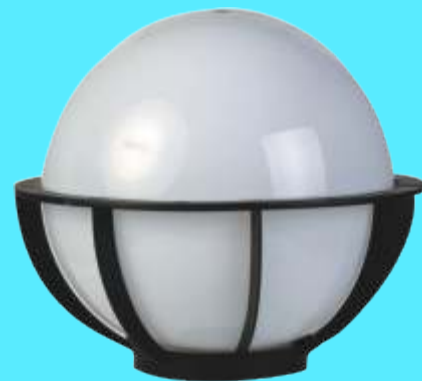

5

Sphere Bowl Fittings

Sphere

Max wattage: 240V / 60W
 Lamps: E27
 Diameter: 300mm
 Height: 256mm
 Colours: Opal white sphere with black base
 Class: I
 IP: 44
 Code: V1PPRISMSPH300+GALL

Sphere

Max wattage: 240V / 60W
 Lamps: E27
 Diameter: 250mm
 Height: 306mm
 Colours: Opal white sphere with black base
 Class: I
 IP: 44
 Code: V1PPRISMSPH250+GALL

Sphere Basket

Max wattage: 240V / 60W
 Lamps: E27
 Diameter: 250mm
 Height: 133mm
 Colours: Opal white sphere with black basket
 Class: I
 IP: 44
 Code: V1PPRISMSPH250+BASK

5

Outdoor Lights

Sphere Bowl Fitting Accessories