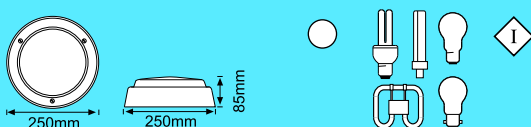

Bulkheads - Outdoor

B30 Rectangle

Injection moulded
Polycarbonate diffuser Die-cast aluminium base
Max wattage: 240V
Lamps: 2 x 26W PL
2 x 18W PL
Length: 370mm
Width: 105mm
Height: 105mm
Colours base: White, Black
Colours diffuser: Clear, Opal
Class: I
IP: 55

Code: V1PPRISMB30/2PL26W
V1PPRISMB30/2PL18W

DTC Low Visor with Skirt Specifications

Injection moulded
Polycarbonate diffuser Die-cast aluminium base
Max wattage: 240V
Lamps: 2D 16W, 2 x PL9W
Diameter of base: 190mm
Diameter of skirt: 255mm
Height: 85mm
Colours base: White
Colours skirt: White
Colours diffuser: Clear
Class: I
IP: 55

Code: V1PPRISMD2D
V1PPRISMD2PL9

DTC High Visor Specifications

Injection moulded
Polycarbonate diffuser Die-cast aluminium base
Max wattage: 240V / 100W
Lamp: B22/E27, 2D 16W,
2 x PL9W, 14W, 15W
Diameter: 190mm
Height: 115mm
Colours base: White
Colours diffuser: Clear
Class: I
IP: 55

Code: V1PPRISMD100W-B22/E27
V1PPRISMD2DHV
V1PPRISMD2PL9HV

5