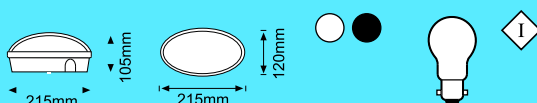

Bulkhead - Clio

Injection moulded

Polycarbonate diffuser ABS base

Max wattage:	240V / 60W
Lamp:	B22
Length:	215mm
Width:	120mm
Height:	105mm
Colours base:	White, Black PVC
Colours diffuser:	Clear
Class:	I
IP:	44

Code: V1PPRISMCLI60WBC/ES