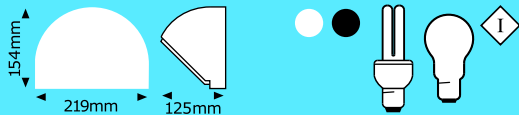

Bulkheads - Die-Cast Aluminium

Moon Shaped

Max wattage:	240V / 60W
Lamp:	1 x 60W
Length:	219mm
Weight:	125mm
Height:	154mm
Colours:	White, Black
Class:	I
IP:	54

Code: V1P/C/2401-B59