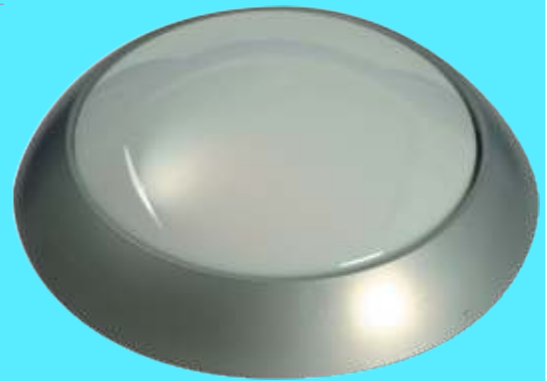

Clip

Injection moulded
Polycarbonate diffuser ABS base and skirt
Max wattage: 240V / 60W
Lamp: B22/E27, 2D 16W,
2 x PL9W
Diameter: 272mm
Height: 115mm
Colours skirt: White, Black, Silver
Colours diffuser: Opal, Clear
Class: I
IP: 55
All PVC
Code: V1PPRISMCLP