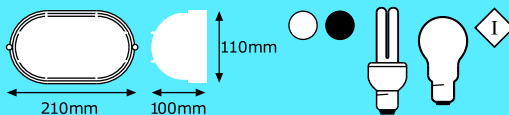

Plain (Large)

Max wattage:	240V / 100W
Lamp:	1 x 100W ES
Diameter:	244mm
Height:	125mm
Colours:	White, Black
Class:	I
IP:	54
Code:	V1P/C/1102-B51

Grid (Large)

Max wattage:	240V / 100W
Lamp:	1 x 100W ES
Diameter:	244mm
Height:	125mm
Colours:	White, Black
Class:	I
IP:	54
Code:	V1P/C/1103-B51/G

5

Eyelid (Large)

Max wattage:	240V / 100W
Lamp:	1 x 100W ES
Diameter:	244mm
Depth:	125mm
Colours:	White, Black
Class:	I
IP:	54
Code:	V1P/C/1303-B51/E

Bulkheads - Oval Die-Cast Aluminium

Plain (Small)

Max wattage:	240V / 60W
Lamp:	1 x 60W
Length:	210mm
Width:	100mm
Height:	110mm
Colours:	White, Black
Class:	I
IP:	54

Code: V1P/C/1402-B48

Grid (Small)

Max wattage:	240V / 60W
Lamp:	1 x 60W
Length:	210mm
Width:	100mm
Height:	110mm
Colours:	White, Black
Class:	I
IP:	54

Code: V1P/C/1401-B48/G

Eyelid (Small)

Max wattage:	240V / 60W
Lamp:	1 x 60W
Length:	210mm
Width:	100mm
Height:	110mm
Colours:	White, Black
Class:	I
IP:	54