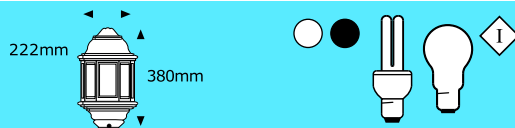

5 Glass Panel Half Lantern - Die-cast Aluminium with Double Lamp

Max wattage:	240V / 120W
Lamps:	2 x 60W 15W , 16W
Height:	380mm
Width:	222mm
Colours:	White/Black
Class:	I
IP:	44
Code: V1P/5403-OL2